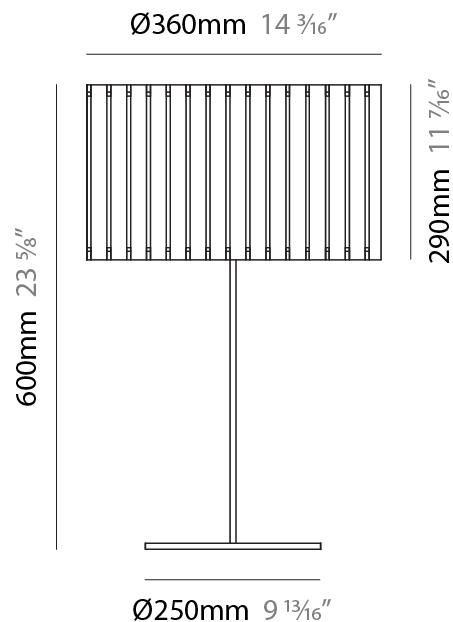

PROJECT
TYPE
SPECIFIER
QUANTITY
DATE

LUZ OCULTA WOOD PORTABLE

D54036- -

base number	Finish Options	Finish Options

1. To build a product code in our configurator select the specify button on the base model # product page
2. To build a manual product code on this datasheet choose from the options listed below in blue font and add the suffix to the base model #

GENERAL

Series: Luz Oculata
Subseries: Luz Oculata Wood
Brand: Fambuena
Division: Design
Mounting Type: Portable
Mounting Location: Table
Subcategory: Table

PHYSICAL

Shape: Cylinder
Diameter (mm): 360
Diameter (in): 14 ³/₁₆
Height (mm): 600
Height (in): 23 ⁵/₈
Light Distribution: Direct / Indirect
Fixture Finish: DOW / NAT
Holder Finish: BRA / BRZ
Fixture Material: Metal / Wood
Upon Request: Bolt Down

ELECTRICAL

Number of Lamps: 1
Lamp Type: LED Retrofit
Lamp Shape: A19
Bulb Included: Bulb Not Included
Max. Wattage Per Lamp (W): 7
Lamp Base: E26
Input Voltage (V): 120
Upon Request: 277Vac / GU24

LED

OPTICAL

RATINGS AND CERTIFICATIONS

Certified By: CSA Certified to UL and CSA Standards
IP rating: IP20