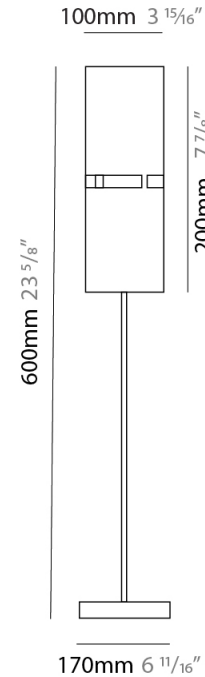

PROJECT	_____
TYPE	_____
SPECIFIER	_____
QUANTITY	_____
DATE	_____

LUZ OCULTA METAL PORTABLE

D54027-

base number   Finish
Options

1. To build a product code in our configurator select the specify button on the base model # product page
2. To build a manual product code on this datasheet choose from the options listed below in blue font and add the suffix to the base model #

GENERAL

Series: Luz Oculta
Subseries: Luz Oculta Metal
Brand: Fambuena
Division: Design
Mounting Type: Portable
Mounting Location: Table
Subcategory: Table

PHYSICAL

Shape: Cylinder
Diameter (mm): 100
Diameter (in): 3 ¹⁵/₁₆
Height (mm): 600
Height (in): 23 ⁵/₈
Light Distribution: Direct / Indirect
Fixture Finish: [BRA](#) / [BRZ](#) / [ABR](#)
Fixture Material: Metal
Upon Request: Bolt Down

ELECTRICAL

Number of Lamps: 1
Lamp Type: LED Retrofit
Lamp Shape: T4
Bulb Included: Bulb Not Included
Max. Wattage Per Lamp (W): 5
Lamp Base: G9
Input Voltage (V): 120

LED

OPTICAL

RATINGS AND CERTIFICATIONS

Certified By: Certified for North American Standards
IP rating: IP20